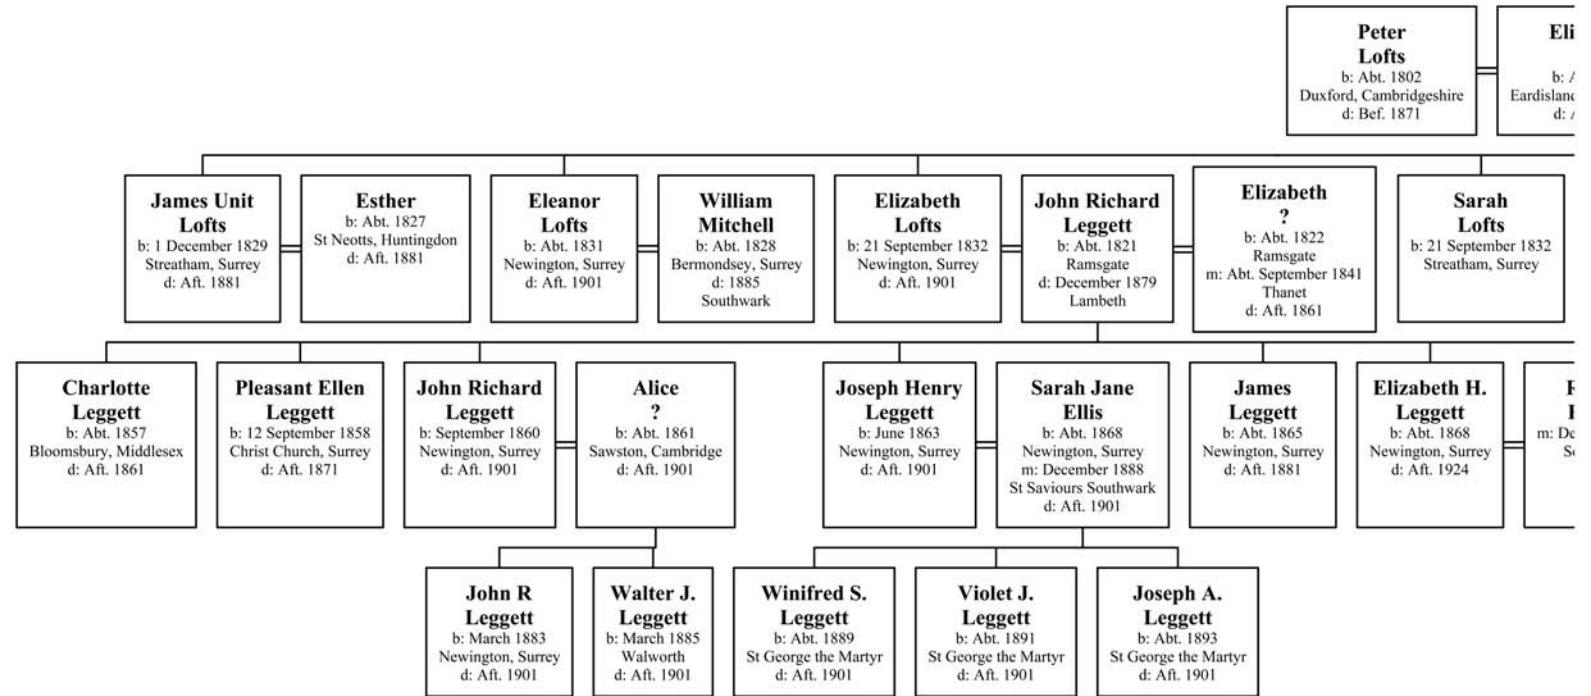

Descendants of

<http://users.bigpond.net.au/robbins/leggett/>
November, 2005.

s of Peter Lofts

Elizabeth
?
b: Abt. 1804
rdisland, Herefordshire
d: Aft. 1871

**?
Luckin**
d: Bef. 1871

**Charlotte
Lofts**
b: Abt. 1842
Dulwich, Surrey
d: Aft. 1901

**Thomas
White**
b: Abt. 1831
Wooton Underwood,
Buckinghamshire
d: Aft. 1891

**Henry
Lofts**
b: Abt. 1837
Dalwich
d: Aft. 1851

**John
Lofts**
b: Abt. 1839
Dalwich
d: Aft. 1851

**Robert
Frowd**
m: December 1903
Southwark

**Mary Ann
Leggett**
b: Abt. 1870
Newington, Surrey
d: Aft. 1901

**Henry
Leggett**
b: Abt. 1872
Newington, Surrey
d: Aft. 1881

**John
Leggett**
b: Abt. 1880
Newington, Surrey
d: Aft. 1881

**Edwin
Luckin**
b: Abt. 1864
Marylebone, Middlesex
d: Aft. 1971